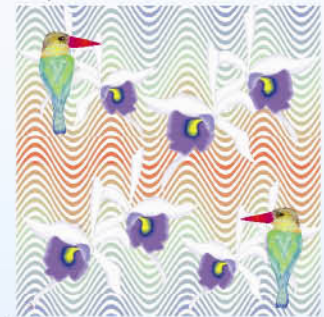

V5 - National Flower Mug 国花杯

V6 - Mokara Mug 莫氏兰杯

CC IDEER has expanded the first to incorporate Singapore's National Flower underglazed on to the whole coffee set. Beautifully handcrafted & painted on fine porcelain by skilled craftsmen, coated with underglaze and fired at a temperature of about 1340°C. The coloured features of the product are glossy and non-fading.

## Flower Silk Scarf 花卉丝巾 *Light breeze blows, silk yarn fly filled with memories of flowers.*

S001 | S001A

S002

S005

S009 | S009A

S014

S015

S018

S019

S010

S012

S013

CC IDEER has expanded the flower series into silk scarf design, Magic silk scarfs can be transformed into many type of clothing. Designed by artist Ceci Gao.